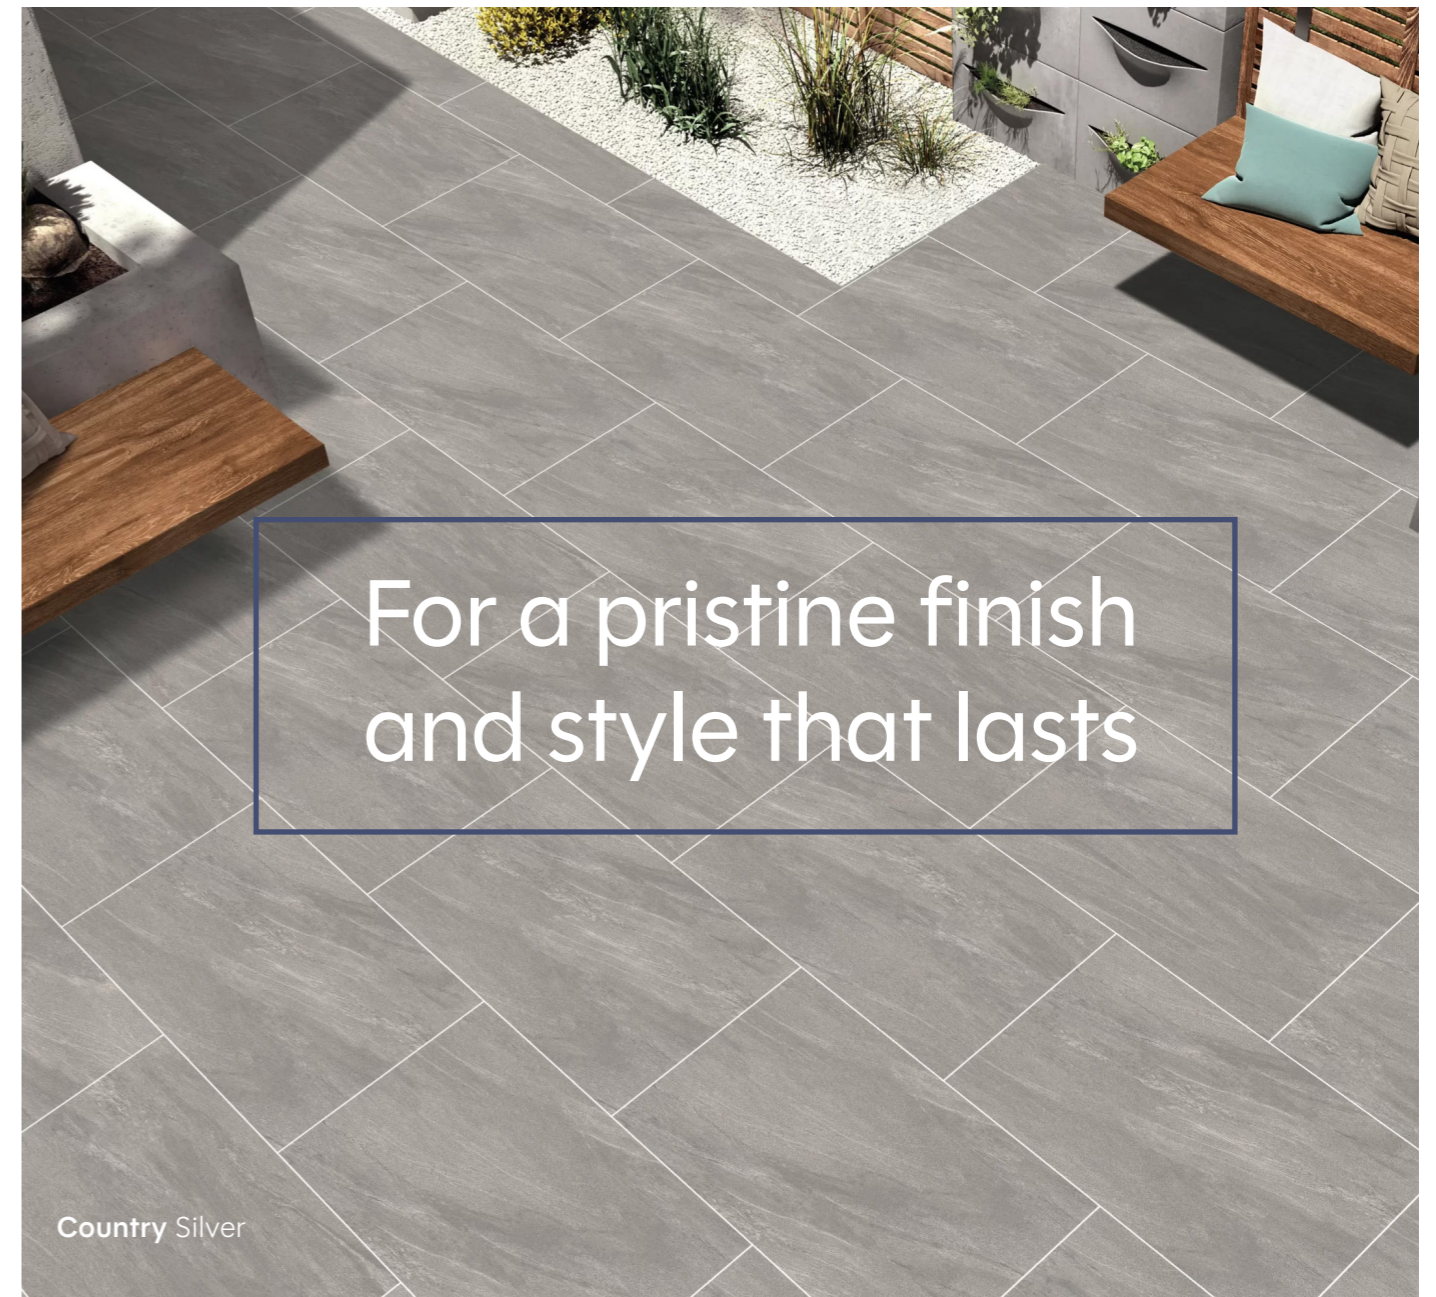

Porcelain Paving

Porcelain is rapidly becoming the must-have choice for any garden. And at Youngs, we offer a carefully selected range of porcelain paving from Castacrete, that's designed to complement your vision and bring your outdoor space to life.

Porcelain is a highly durable, man-made product created from a blend of clay, sand, and other minerals, fired at high temperatures in a kiln. This process results in a paving material that's exceptionally hardwearing and incredibly easy to maintain. Thanks to its non-porous finish, porcelain stays looking pristine year after year with minimal effort, offering longevity and a timeless, elegant look for your garden.

Whether you're after a sleek modern vibe or a more classic aesthetic, porcelain is the perfect choice to elevate any outdoor space.

doityoungs.com

OUR FAVOURITES

Kandla Grey

Blending the timeless elegance of sandstone with the durability of porcelain to deliver a refined, stylish finish.

Colours ☒ Kandla Grey

Sizes (mm) ☒ 600 x 900
☐ 600 x 1200
☒ Patio Pack

Country Collection

With its softly textured surface, the character of this collection offers a bold, versatile finish.

Colours ☒ Country Silver
☒ Country Nero

Sizes (mm) ☒ 600 x 900

Limestone Collection

Inspired by the natural beauty of limestone, enjoy sleek contemporary style with low-maintenance practicality.

Colours ☐ Limestone Sky
☒ Limestone Grey
☒ Limestone Crema

Sizes (mm) ☒ 600 x 900
☐ 600 x 1200

Country Silver