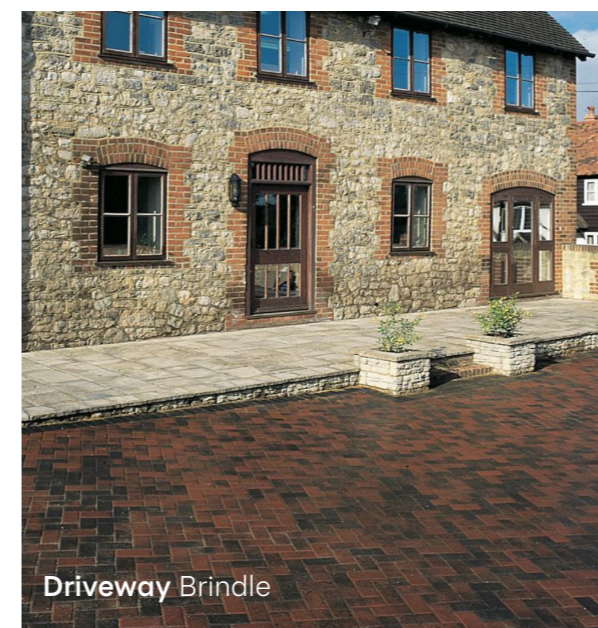

Driveway Block Paving

Inspired by the natural beauty of limestone, enjoy sleek contemporary style with low-maintenance practicality.

Autumn Mix Brindle Charcoal Red Silver Grey