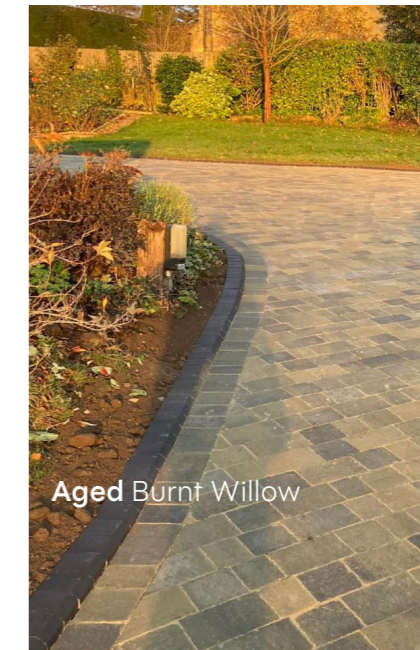

Block Paving

Aged Effect Block Paving

Inspired by the natural beauty of limestone, enjoy sleek contemporary style with low-maintenance practicality.

Ash Autumn Gold Autumn Mix Brindle

Carbon Black Charcoal Mellow Stone Natural