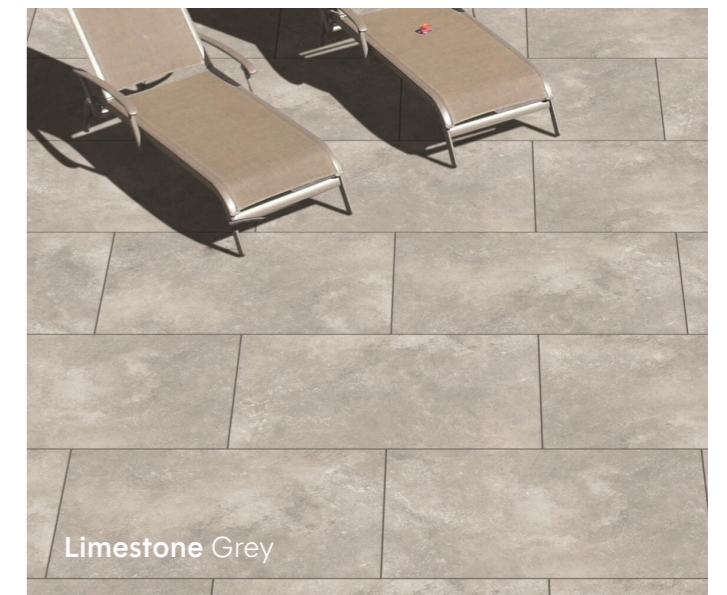

Sizes (mm) 600 x 900
 600 x 1200

Country Silver

Kandla Grey

Limestone Grey

In Stock at Youngs.

Product ranges shown are indicative, with a wide range of options available to order. Visit your local Youngs branch for more info.