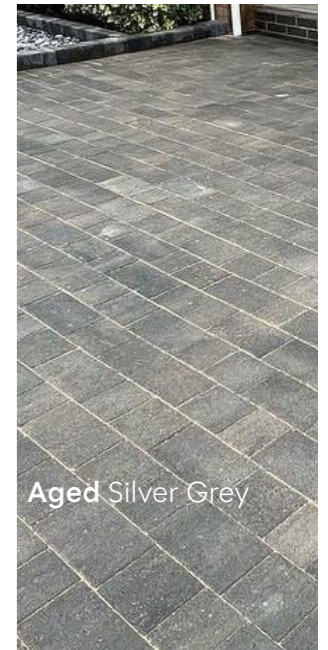

Block Paving

Aged Effect Block Paving

Inspired by the natural beauty of limestone, enjoy sleek contemporary style with low-maintenance practicality.

Ash Autumn Gold Autumn Mix Brindle

Carbon Black Charcoal Mellow Stone Natural