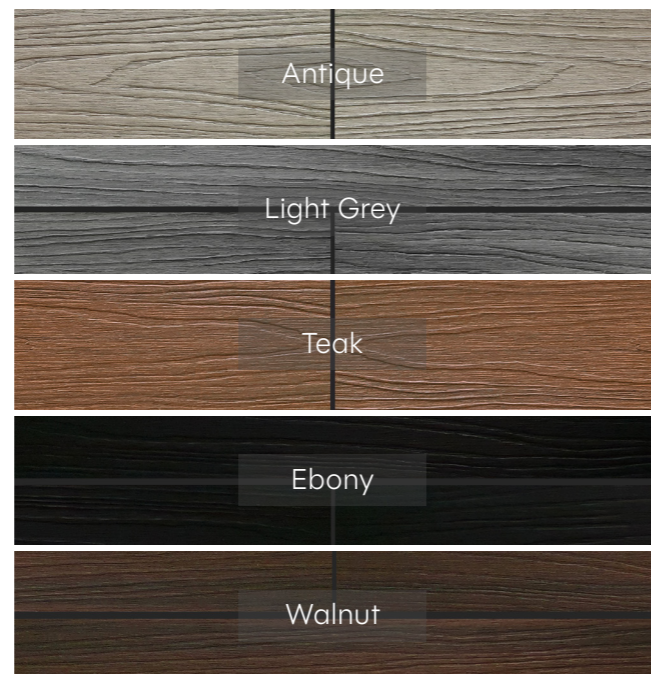

NewTechWood
Decking

Extend your outdoor living spaces in style

NewTechWood
Cladding

Modern finishes that last the test of time

Cedral
Cladding

Timeless facades with lasting performance

Softwood Decking also available from Youngs

Composite Decking

Extend your outdoor living spaces in style

Composite Cladding

Ultrashield Essentials

A durable composite board with a protective outer shell, offering low-maintenance performance and long-lasting colour.

Ultrashield Naturale

Designed to replicate the look of natural timber, this range combines authentic wood grain with long-lasting composite durability.

Ultrashield Naturale Slatted

A modern slatted system delivering clean lines and natural texture with durable, low-maintenance composite performance.