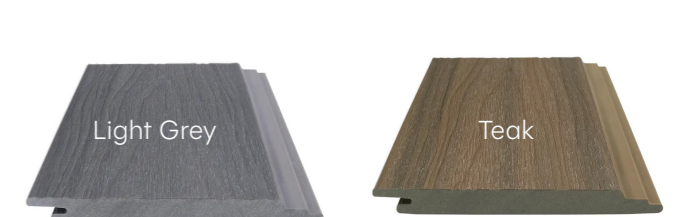

Composite Decking

Extend your outdoor living spaces in style

Composite Cladding

Ultrashield Essentials

A durable composite board with a protective outer shell, offering low-maintenance performance and long-lasting colour.

Ultrashield Naturale

Designed to replicate the look of natural timber, this range combines authentic wood grain with long-lasting composite durability.

Ultrashield Naturale Slatted

A modern slatted system delivering clean lines and natural texture with durable, low-maintenance composite performance.

Ultrashield Naturale Traditional

A classic cladding profile that combines the look of timber with the durability and low maintenance of composite materials.

In Stock at Youngs.

Product ranges shown are indicative, with a wide range of options available to order. Visit your local Youngs branch for more info.